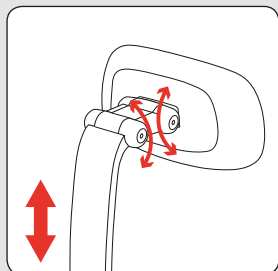

Optional extras

Tillbehör Tilbehør Ekstrautstyr Zubehör Accessoires Accesorios Accessori

Neck rest (model 220 only)