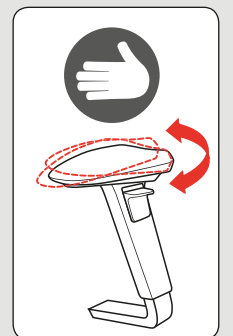

## UK

RH Mereo is intended to use as an office- or workchair. Keep your chair free from dust and dirt. Clean the upholstered parts with a damp or dry cloth. Do not remove any covers or try to open the seat mechanism. If technical maintenance is needed, or if the gas lift needs to be replaced or repaired - contact your RH dealer or the Scandinavian Business Seating service department. Make sure that you have chosen the right castors for the floor surface where you intend to use the chair. Standard chair models include castors for soft floors. Castors for hard floors are available as an option. The chair has been tested with appropriate castors so that the unloaded chair will not roll unintentionally. All five castors must be of the same type.