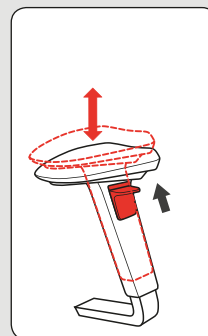

## UK

RH Mereo is intended to use as an office- or workchair. Keep your chair free from dust and dirt. Clean the upholstered parts with a damp or dry cloth. Do not remove any covers or try to open the seat mechanism. If technical maintenance is needed, or if the gas lift needs to be replaced or repaired - contact your RH dealer or the Scandinavian Business Seating service department. Make sure that you have chosen the right castors for the floor surface where you intend to use the chair. Standard chair models include castors for soft floors. Castors for hard floors are available as an option. The chair has been tested with appropriate castors so that the unloaded chair will not roll unintentionally. All five castors must be of the same type.