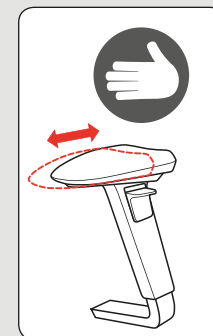

## UK

RH Mereo is intended to use as an office- or workchair. Keep your chair free from dust and dirt. Clean the upholstered parts with a damp or dry cloth. Do not remove any covers or try to open the seat mechanism. If technical maintenance is needed, or if the gas lift needs to be replaced or repaired - contact your RH dealer or the Scandinavian Business Seating service department. Make sure that you have chosen the right castors for the floor surface where you intend to use the chair. Standard chair models include castors for soft floors. Castors for hard floors are available as an option. The chair has been tested with appropriate castors so that the unloaded chair will not roll unintentionally. All five castors must be of the same type.